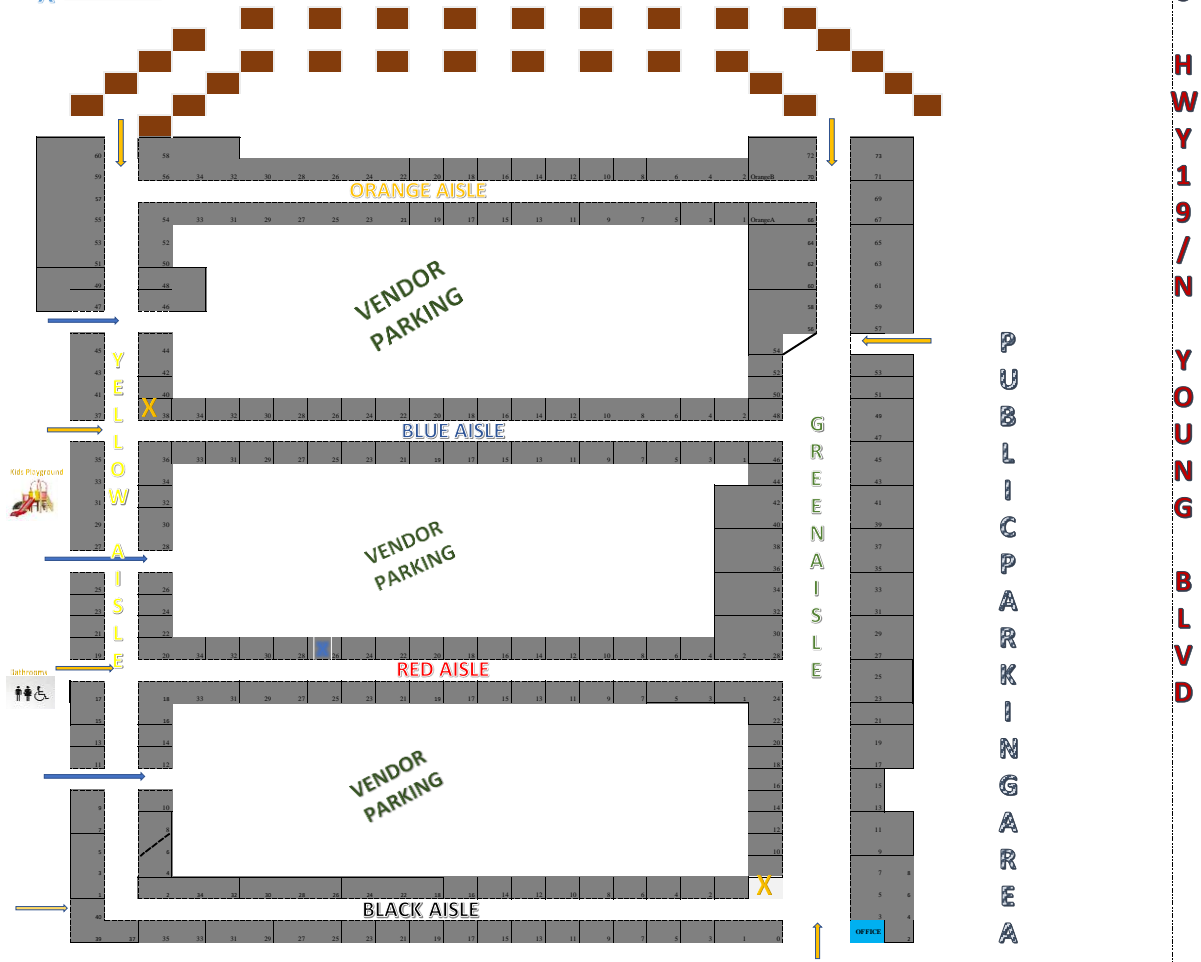

OUTDOOR VENDOR AREA

WEATHER KING SHEDS

Market Place RV PARK

NW 11th Ave